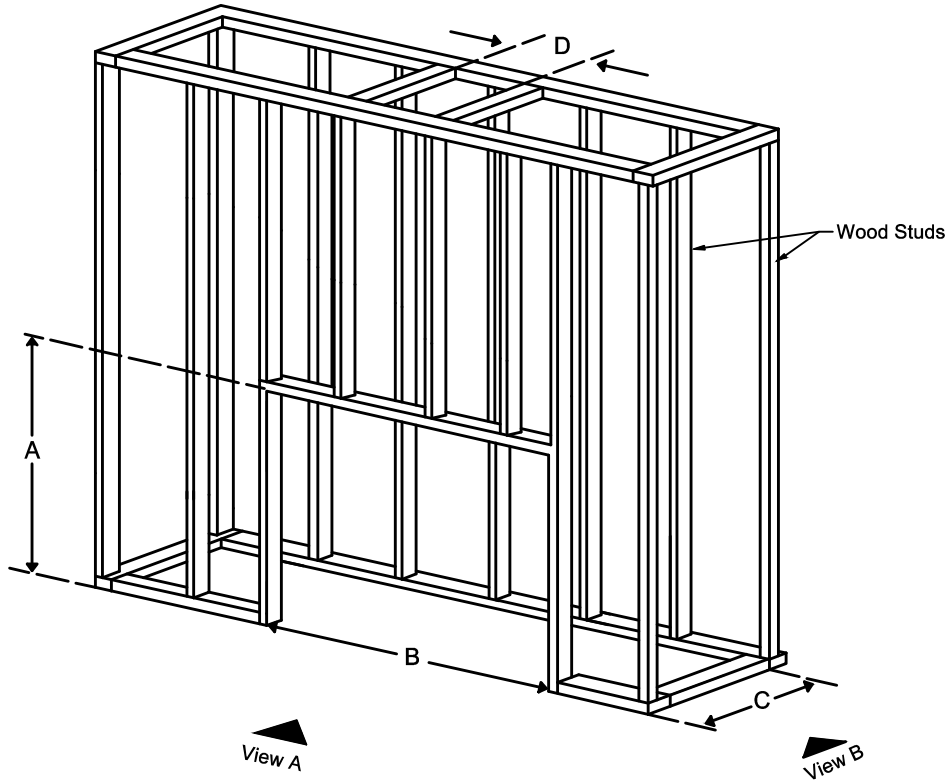

110 Front Lyric - Flush

Front View

Side View

Top View

Model	(H) Height	(W) Width	(D) Depth	HZ	C1	C2	C3	Glass Opening	
								(GF) Front	(GS) Side
110	41 13/16"	50 7/8"	16 13/16"	19 7/8"	7 7/8"	25 7/16"	8 5/16"	43 5/8" W X 13 3/4" H	—

* Dimensions includes 1/2" lip (for drywall)

Note : 1. Drawings are not to Scale

2. All dimensions in inches

110 Front Lyric - Flush

Model	A	B	C	D
110	41 $\frac{13}{16}$ "	50 $\frac{7}{8}$ "	16 $\frac{5}{16}$ "	10"

Note : 1. Drawings are not to Scale
2. All dimensions in inches

LEGEND

 5/8" Type X	 Steel	 Wood
 Glass	 Wood Studs	 Steel Studs

110 Front Lyric - Flush

View A

View B

Top View

Note : 1. Drawings are not to Scale
2. All dimensions in inches

The valve can be moved 36" - 40" from the center of the fireplace in any direction