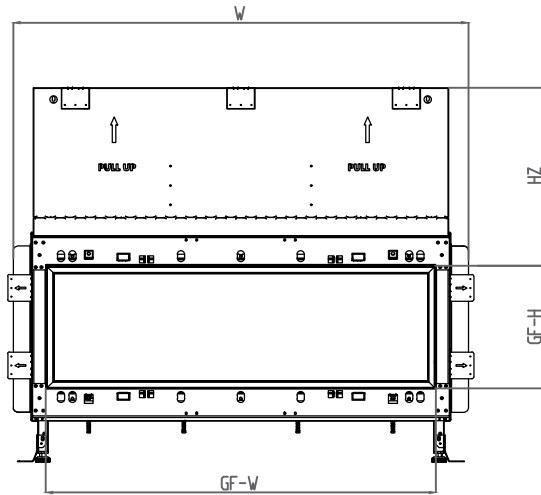

110 Front Lyric - Flush

Front View

Side View

Top View

Model	(H) Height	(W) Width	(D) Depth	HZ	C1	C2	C3	Glass Opening	
								(GF) Front	(GS) Side
110	41 13/16"	50 7/8"	16 13/16"	19 7/8"	7 7/8"	25 7/16"	8 5/16"	43 5/8" W X 13 3/4" H	—

* Dimensions includes 1/2" lip (for drywall)

Note : 1. Drawings are not to Scale

2. All dimensions in inches

110 Front Lyric - Flush

Model	A	B	C	D
110	41 $\frac{13}{16}$ "	50 $\frac{7}{8}$ "	16 $\frac{5}{16}$ "	10"

Note : 1. Drawings are not to Scale
2. All dimensions in inches

LEGEND

 5/8" Type X	 Steel	 Wood
 Glass	 Wood Studs	 Steel Studs

110 Front Lyric - Flush

View A

View B

Top View

Note : 1. Drawings are not to Scale
2. All dimensions in inches

The valve can be moved 36" - 40" from the center of the fireplace in any direction