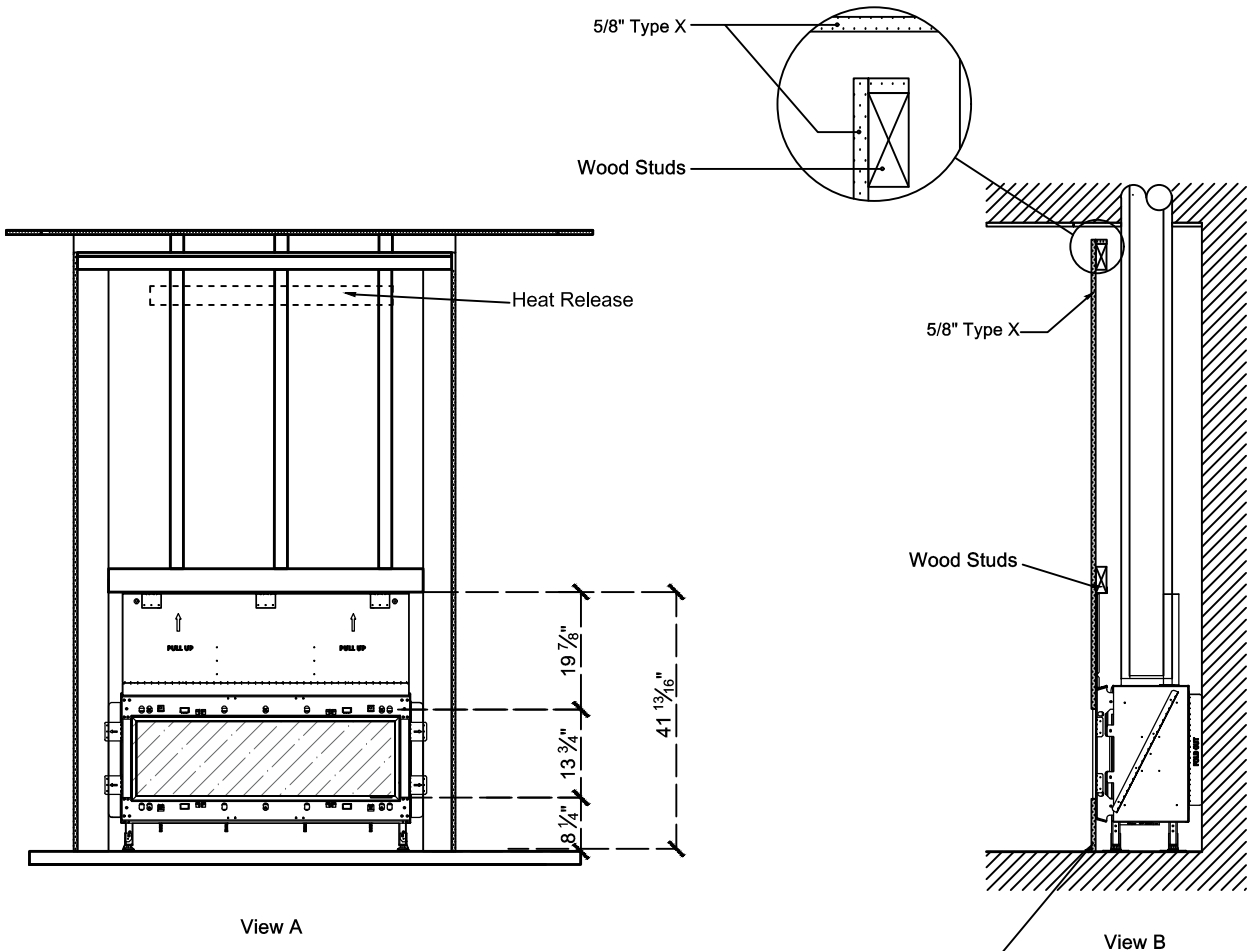

110 Front Lyric - Flush

Front View

Side View

Top View

Model	(H) Height	(W) Width	(D) Depth	HZ	C1	C2	C3	Glass Opening	
								(GF) Front	(GS) Side
110	41 13/16"	50 7/8"	16 13/16"	19 7/8"	7 7/8"	25 7/16"	8 5/16"	43 5/8" W X 13 3/4" H	—

* Dimensions includes 1/2" lip (for drywall)

Note : 1. Drawings are not to Scale

2. All dimensions in inches

110 Front Lyric - Flush

Model	A	B	C	D
110	41 $\frac{13}{16}$ "	50 $\frac{7}{8}$ "	16 $\frac{5}{16}$ "	10"

Note : 1. Drawings are not to Scale
2. All dimensions in inches

LEGEND

 5/8" Type X	 Steel	 Wood
 Glass	 Wood Studs	 Steel Studs

110 Front Lyric - Flush

View A

View B

Top View

Note : 1. Drawings are not to Scale
2. All dimensions in inches

The valve can be moved 36" - 40" from the center of the fireplace in any direction