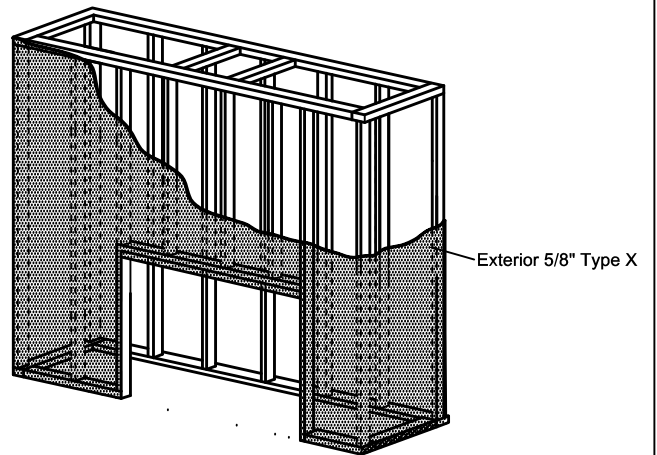

110 Front Lyric - Flush

Front View

Side View

Top View

Model	(H) Height	(W) Width	(D) Depth	HZ	C1	C2	C3	Glass Opening	
								(GF) Front	(GS) Side
110	41 13/16"	50 7/8"	16 13/16"	19 7/8"	7 7/8"	25 7/16"	8 5/16"	43 5/8" W X 13 3/4" H	—

* Dimensions includes 1/2" lip (for drywall)

Note : 1. Drawings are not to Scale

2. All dimensions in inches

110 Front Lyric - Flush

Model	A	B	C	D
110	41 $\frac{13}{16}$ "	50 $\frac{7}{8}$ "	16 $\frac{5}{16}$ "	10"

Note : 1. Drawings are not to Scale
2. All dimensions in inches

LEGEND

 5/8" Type X	 Steel	 Wood
 Glass	 Wood Studs	 Steel Studs

110 Front Lyric - Flush

View A

View B

Top View

Note : 1. Drawings are not to Scale
2. All dimensions in inches