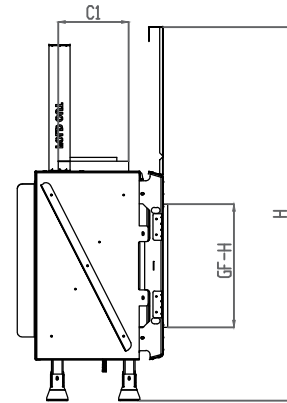

110 Front Lyric - Flush

Front View

Side View

Top View

Model	(H) Height	(W) Width	(D) Depth	HZ	C1	C2	C3	Glass Opening	
								(GF) Front	(GS) Side
110	41 13/16"	50 7/8"	16 13/16"	19 7/8"	7 7/8"	25 7/16"	8 5/16"	43 5/8" W X 13 3/4" H	—

* Dimensions includes 1/2" lip (for drywall)

Note : 1. Drawings are not to Scale

2. All dimensions in inches

110 Front Lyric - Flush

Model	A	B	C	D
110	41 $\frac{13}{16}$ "	50 $\frac{7}{8}$ "	16 $\frac{5}{16}$ "	10"

Note : 1. Drawings are not to Scale
2. All dimensions in inches

LEGEND

 5/8" Type X	 Steel	 Wood
 Glass	 Wood Studs	 Steel Studs

110 Front Lyric - Flush

View A

View B

Top View

Note : 1. Drawings are not to Scale
2. All dimensions in inches

The valve can be moved 36" - 40" from the center of the fireplace in any direction