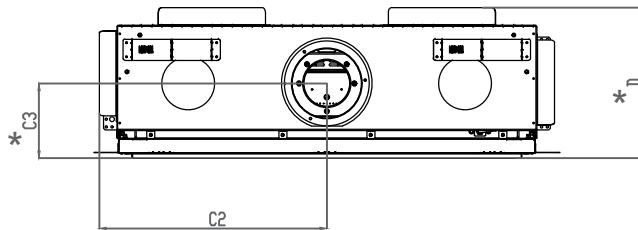

110 Front Lyric - Flush

Front View

Side View

Top View

Model	(H) Height	(W) Width	(D) Depth	HZ	C1	C2	C3	Glass Opening	
								(GF) Front	(GS) Side
110	41 13/16"	50 7/8"	16 13/16"	19 7/8"	7 7/8"	25 7/16"	8 5/16"	43 5/8" W X 13 3/4" H	—

* Dimensions includes 1/2" lip (for drywall)

Note : 1. Drawings are not to Scale

2. All dimensions in inches

110 Front Lyric - Flush

Model	A	B	C	D
110	41 $\frac{13}{16}$ "	50 $\frac{7}{8}$ "	16 $\frac{5}{16}$ "	10"

Note : 1. Drawings are not to Scale
2. All dimensions in inches

LEGEND

 5/8" Type X	 Steel	 Wood
 Glass	 Wood Studs	 Steel Studs

110 Front Lyric - Flush

View A

View B

Top View

Note : 1. Drawings are not to Scale
2. All dimensions in inches

The valve can be moved 36" - 40" from the center of the fireplace in any direction