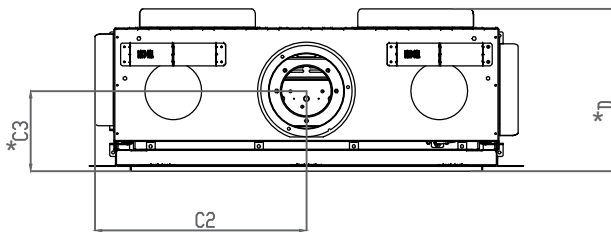

90 Front Lyric - Flush

Front View

Side View

Top View

Model	(H) Height	(W) Width	(D) Depth	HZ	C1	C2	C3	Glass Opening	
								(GF) Front	(GS) Side
90	41 13/16"	43 7/8"	16 13/16"	19 7/8"	7 7/8"	21 15/16"	8 5/16"	36 9/16" W X 13 3/4" H	—

* Dimensions includes 1/2" lip (for drywall)

Note : 1. Drawings are not to Scale

2. All dimensions in inches

90 Front Lyric - Flush

Model	A	B	C	D
90	41 $\frac{13}{16}$ "	43 $\frac{7}{8}$ "	16 $\frac{5}{16}$ "	10"

LEGEND

-  5/8" Type X
-  Steel
-  Wood
-  Glass
-  Wood Studs
-  Steel Studs

Note : 1. Drawings are not to Scale
2. All dimensions in inches

90 Front Lyric - Flush

View A

View B

Top View

Note : 1. Drawings are not to Scale
2. All dimensions in inches

The valve can be moved 36" - 40" from the center of the fireplace in any direction