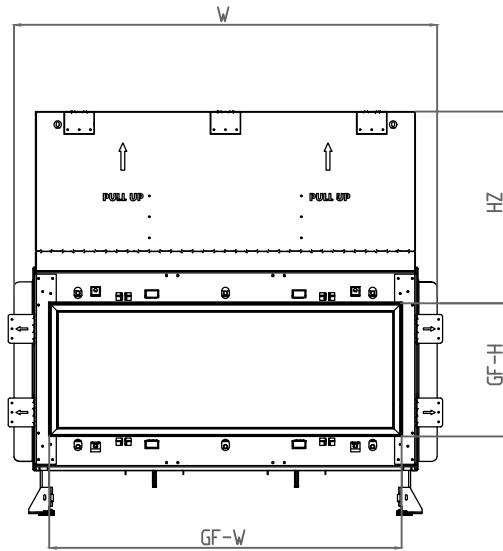

90 Front Lyric - Flush

Front View

Side View

Top View

Model	(H) Height	(W) Width	(D) Depth	HZ	C1	C2	C3	Glass Opening	
								(GF) Front	(GS) Side
90	41 13/16"	43 7/8"	16 13/16"	19 7/8"	7 7/8"	21 15/16"	8 5/16"	36 9/16" W X 13 3/4" H	—

* Dimensions includes 1/2" lip (for drywall)

Note : 1. Drawings are not to Scale

2. All dimensions in inches

90 Front Lyric - Flush

Model	A	B	C	D
90	41 $\frac{13}{16}$ "	43 $\frac{7}{8}$ "	16 $\frac{5}{16}$ "	10"

LEGEND

-  5/8" Type X
-  Steel
-  Wood
-  Glass
-  Wood Studs
-  Steel Studs

Note : 1. Drawings are not to Scale
2. All dimensions in inches

90 Front Lyric - Flush

View A

View B

Top View

Note : 1. Drawings are not to Scale
2. All dimensions in inches

The valve can be moved 36" - 40" from the center of the fireplace in any direction