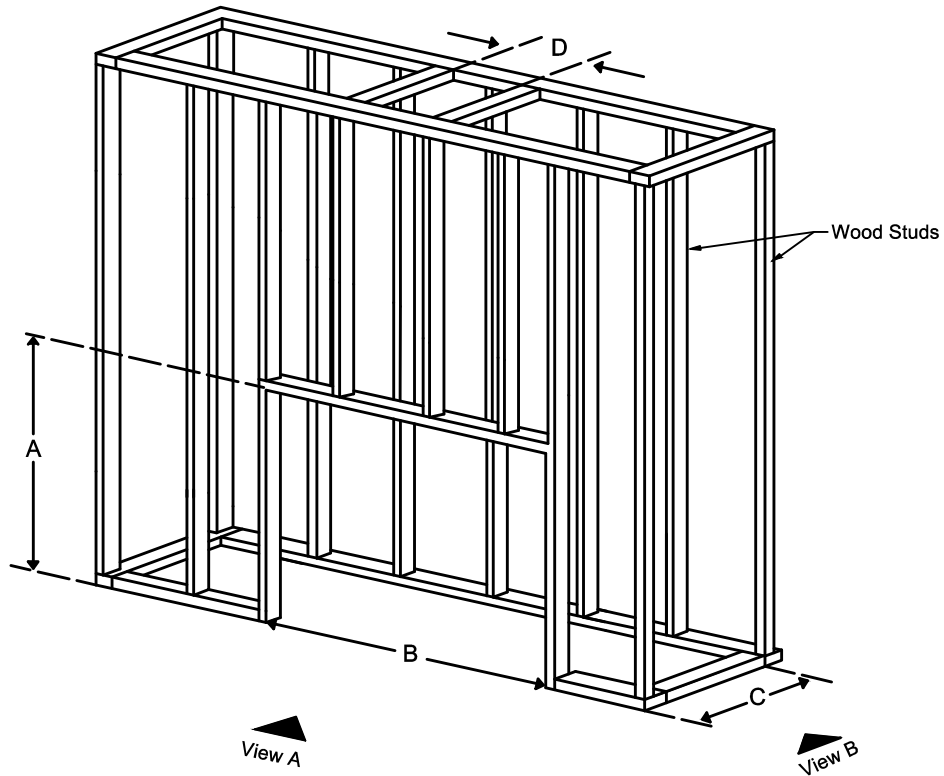

90 Front Lyric - Flush

Front View

Side View

Top View

Model	(H) Height	(W) Width	(D) Depth	HZ	C1	C2	C3	Glass Opening	
								(GF) Front	(GS) Side
90	41 13/16"	43 7/8"	16 13/16"	19 7/8"	7 7/8"	21 15/16"	8 5/16"	36 9/16" W X 13 3/4" H	—

* Dimensions includes 1/2" lip (for drywall)

Note : 1. Drawings are not to Scale

2. All dimensions in inches

90 Front Lyric - Flush

Model	A	B	C	D
90	41 $\frac{13}{16}$ "	43 $\frac{7}{8}$ "	16 $\frac{5}{16}$ "	10"

LEGEND

-  5/8" Type X
-  Steel
-  Wood
-  Glass
-  Wood Studs
-  Steel Studs

Note : 1. Drawings are not to Scale
2. All dimensions in inches

90 Front Lyric - Flush

View A

View B

Top View

Note : 1. Drawings are not to Scale
2. All dimensions in inches

The valve can be moved 36" - 40" from the center of the fireplace in any direction