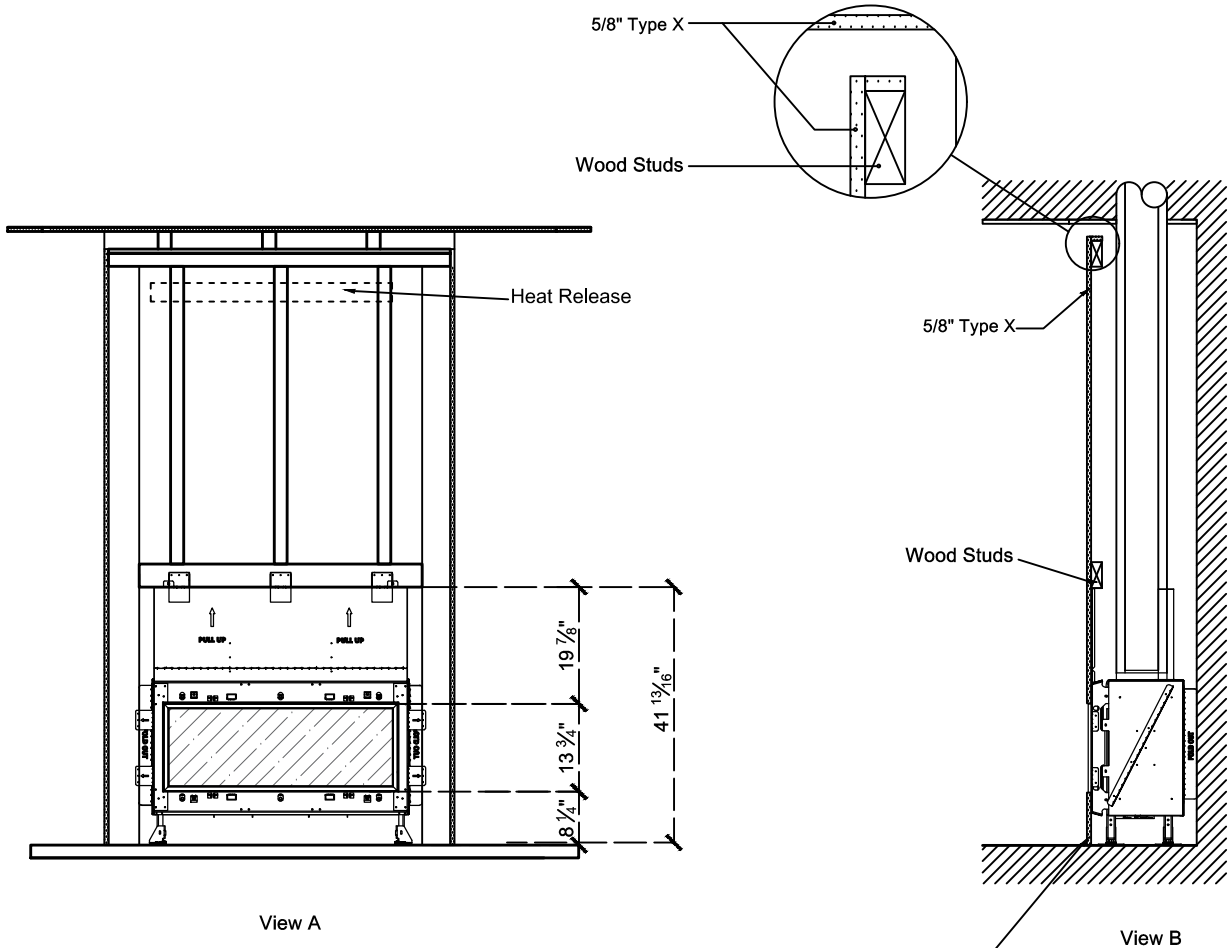

90 Front Lyric - Flush

Front View

Side View

Top View

Model	(H) Height	(W) Width	(D) Depth	HZ	C1	C2	C3	Glass Opening	
								(GF) Front	(GS) Side
90	41 13/16"	43 7/8"	16 13/16"	19 7/8"	7 7/8"	21 15/16"	8 5/16"	36 9/16" W X 13 3/4" H	—

* Dimensions includes 1/2" lip (for drywall)

Note : 1. Drawings are not to Scale

2. All dimensions in inches

90 Front Lyric - Flush

Model	A	B	C	D
90	41 $\frac{13}{16}$ "	43 $\frac{7}{8}$ "	16 $\frac{5}{16}$ "	10"

LEGEND

-  5/8" Type X
-  Steel
-  Wood
-  Glass
-  Wood Studs
-  Steel Studs

Note : 1. Drawings are not to Scale
2. All dimensions in inches

90 Front Lyric - Flush

View A

View B

Top View

Note : 1. Drawings are not to Scale
2. All dimensions in inches

The valve can be moved 36" - 40" from the center of the fireplace in any direction