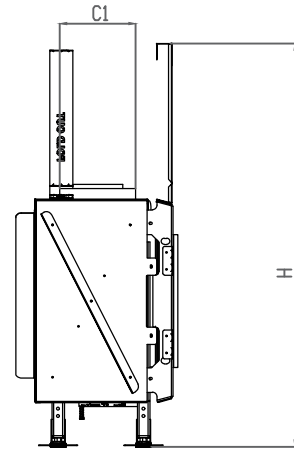

90 Front Lyric - Flush

Front View

Side View

Top View

Model	(H) Height	(W) Width	(D) Depth	HZ	C1	C2	C3	Glass Opening	
								(GF) Front	(GS) Side
90	41 13/16"	43 7/8"	16 13/16"	19 7/8"	7 7/8"	21 15/16"	8 5/16"	36 9/16" W X 13 3/4" H	—

* Dimensions includes 1/2" lip (for drywall)

Note : 1. Drawings are not to Scale

2. All dimensions in inches

90 Front Lyric - Flush

Model	A	B	C	D
90	41 $\frac{13}{16}$ "	43 $\frac{7}{8}$ "	16 $\frac{5}{16}$ "	10"

LEGEND

-  5/8" Type X
-  Steel
-  Wood
-  Glass
-  Wood Studs
-  Steel Studs

Note : 1. Drawings are not to Scale
2. All dimensions in inches

90 Front Lyric - Flush

View A

View B

Top View

Note : 1. Drawings are not to Scale
2. All dimensions in inches

The valve can be moved 36" - 40" from the center of the fireplace in any direction