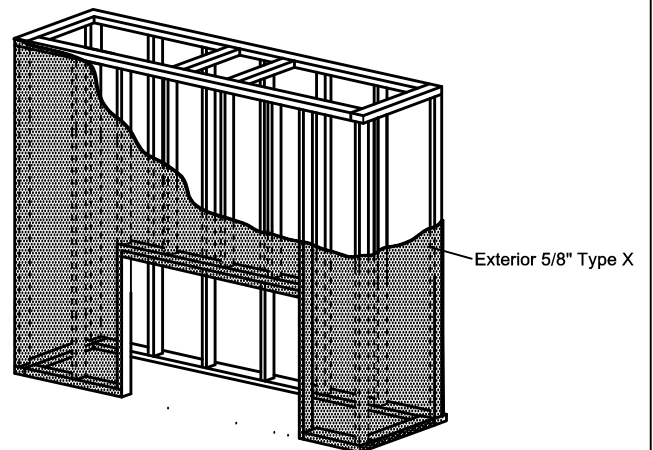

90 Front Lyric - Flush

Front View

Side View

Top View

Model	(H) Height	(W) Width	(D) Depth	HZ	C1	C2	C3	Glass Opening	
								(GF) Front	(GS) Side
90	41 13/16"	43 7/8"	16 13/16"	19 7/8"	7 7/8"	21 15/16"	8 5/16"	36 9/16" W X 13 3/4" H	—

* Dimensions includes 1/2" lip (for drywall)

Note : 1. Drawings are not to Scale

2. All dimensions in inches

90 Front Lyric - Flush

Model	A	B	C	D
90	41 $\frac{13}{16}$ "	43 $\frac{7}{8}$ "	16 $\frac{5}{16}$ "	10"

LEGEND

-  5/8" Type X
-  Steel
-  Wood
-  Glass
-  Wood Studs
-  Steel Studs

Note : 1. Drawings are not to Scale
2. All dimensions in inches

90 Front Lyric - Flush

View A

View B

Top View

Note : 1. Drawings are not to Scale
2. All dimensions in inches