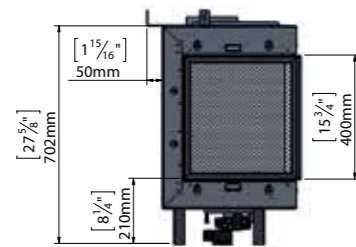

MODEL	GLASS VIEWING AREA	MAX BTU (NG)	MAX BTU (LP)	VENT
Lyric Three Sided 90	39-13/16" wide 15-3/4" high	37,100	28,500	5x8 Co-Axial Direct Vent pipe (5-inch interior, 8-inch exterior) Optional Ortal 35CVS Power Vent System (Inline and Flush) using 3x5 Co-Axial Direct Vent CVS pipe (3-inch interior, 5-inch exterior).
Lyric Three Sided 110	46-15/16" wide 15-3/4" high	37,100	28,500	5x8 Co-Axial Direct Vent pipe (5-inch interior, 8-inch exterior) Optional Ortal 35CVS Power Vent System (Inline and Flush) using 3x5 Co-Axial Direct Vent CVS pipe (3-inch interior, 5-inch exterior).

MODEL	GLASS VIEWING AREA	MAX BTU (NG)	MAX BTU (LP)	VENT
Lyric Peninsula 120	49-7/16" wide 16-11/16" high	37,100	28,500	5x8 Co-Axial Direct Vent pipe (5-inch interior, 8-inch exterior) Optional Ortal 35CVS Power Vent System (Inline and Flush) using 3x5 Co-Axial Direct Vent CVS pipe (3-inch interior, 5-inch exterior).
Lyric See Through 110	43-5/8" wide 13-3/4" high	37,100	28,500	5x8 Co-Axial Direct Vent pipe (5-inch interior, 8-inch exterior) Optional Ortal 35CVS Power Vent System (Inline and Flush) using 3x5 Co-Axial Direct Vent CVS pipe (3-inch interior, 5-inch exterior).

Lyric THREE SIDED 90