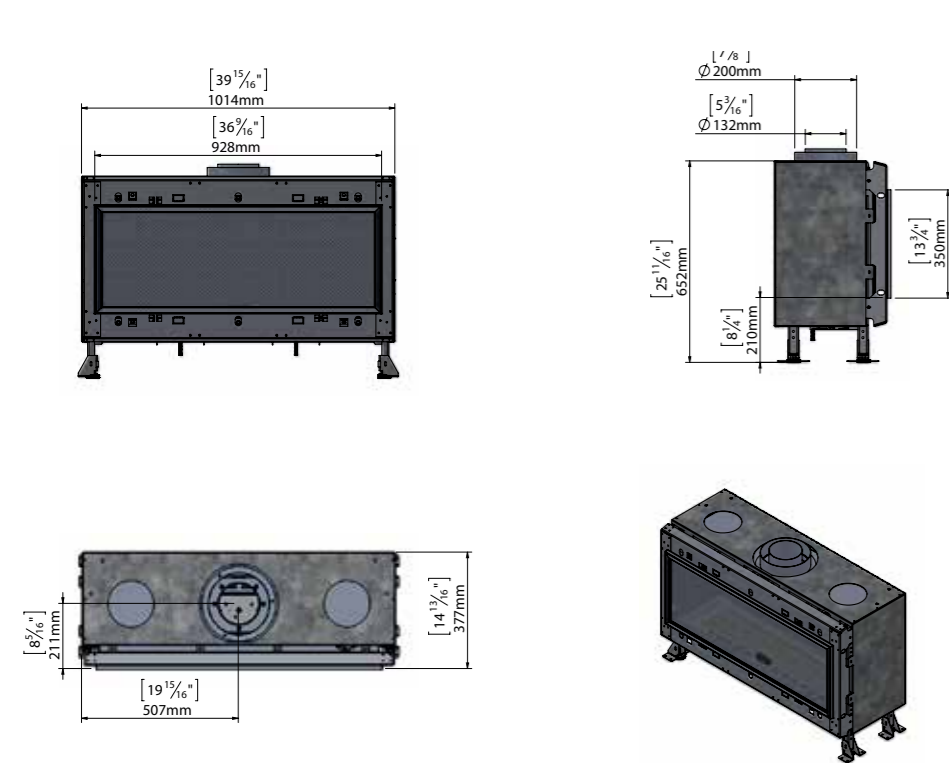

MODEL	GLASS VIEWING AREA	MAX BTU (NG)	MAX BTU (LP)	VENT
Lyric 90 Front	36-9/16" wide 13-3/4" high	37,100	28,500	5x8 Co-Axial Direct Vent pipe (5-inch interior, 8-inch exterior) Optional Ortal 35CVS Power Vent System (Inline and Flush) using 3x5 Co-Axial Direct Vent CVS pipe (3-inch interior, 5-inch exterior).
Lyric 90H Front	36-9/16" wide 21-5/8" high	37,100	28,500	5x8 Co-Axial Direct Vent pipe (5-inch interior, 8-inch exterior) Optional Ortal 35CVS Power Vent System (Inline and Flush) using 3x5 Co-Axial Direct Vent CVS pipe (3-inch interior, 5-inch exterior).

MODEL	GLASS VIEWING AREA	MAX BTU (NG)	MAX BTU (LP)	VENT
Lyric 110 Front	43-5/8" wide 13-3/4" high	37,100	28,500	5x8 Co-Axial Direct Vent pipe (5-inch interior, 8-inch exterior) Optional Ortal 35CVS Power Vent System (Inline and Flush) using 3x5 Co-Axial Direct Vent CVS pipe (3-inch interior, 5-inch exterior).
Lyric 140 Front	56-1/4" wide 13-3/4" high	43,700	36,900	5x8 Co-Axial Direct Vent pipe (5-inch interior, 8-inch exterior) Optional Ortal 35CVS Power Vent System (Inline and Flush) using 3x5 Co-Axial Direct Vent CVS pipe (3-inch interior, 5-inch exterior).

Lyric FRONT 90