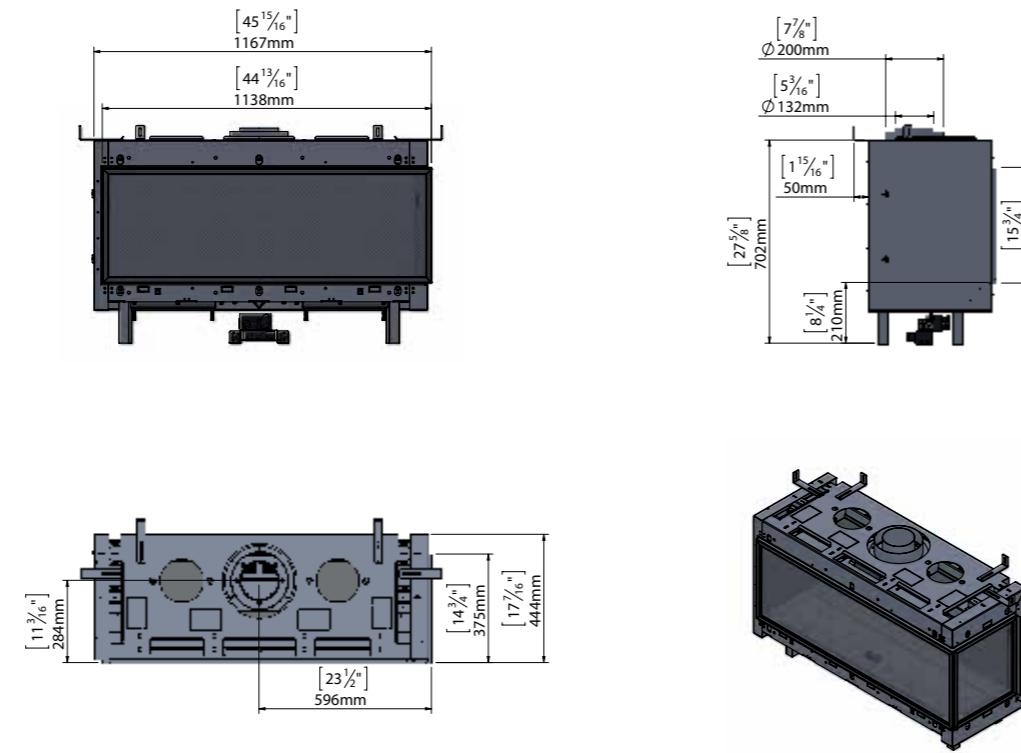

Lyric RS 110