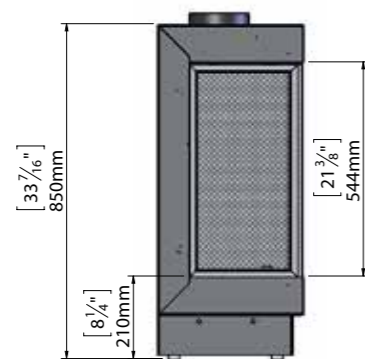

MODEL	GLASS VIEWING AREA	MAX BTU (NG)	MAX BTU (LP)	VENT
Lyric Stand Alone 40TS	16-1/4" wide 21-3/8" high	29,100	21,073	4x6 Co-Axial Direct Vent pipe (4-inch interior, 6-inch exterior) Optional Ortal 35CVS Power Vent System (Inline and Flush) using 3x5 Co-Axial Direct Vent CVS pipe (3-inch interior, 5-inch exterior).
Lyric Stand Alone 75TS	27-9/16" wide 18-1/2" high	37,100	22,118	4x6 Co-Axial Direct Vent pipe (4-inch interior, 6-inch exterior) Optional Ortal 35CVS Power Vent System (Inline and Flush) using 3x5 Co-Axial Direct Vent CVS pipe (3-inch interior, 5-inch exterior).

Lyric STAND ALONE 40TS