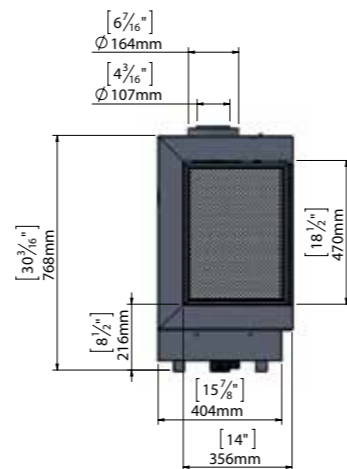

Lyric STAND ALONE 75TS

TECHNICAL INFORMATION Front Lyric Series

Product Specifications

The fireplace has been certified for use with either Natural Gas (NG) or Propane Gas (LPG). All Lyric fireplaces operate with a direct vent, balanced flue venting system. A direct vent gas fireplace is room-sealed by a glass front. The flue uses natural ventilation to pull air in from and release exhaust gases to the outside. For indoor installation, they must be installed maintaining required clearances. Refer to manual for clearance distances. Installation is recommended in living spaces such as bedrooms, living rooms, etc. The fireplace must be properly connected to a venting system.

The fireplace must be installed according to Ortal USA requirements in addition to any local codes that may apply. If none existent, then the current CSA installation code must be followed:

- USA, ANSI Z223.1/NFPA 54
- Canada, CSA B149

Parts Included:

- Ortal fireplace box
- Ceramic Glass Panel
- Screen barrier
- Choice of Ortal interior media, options specified in table above.
- Ortal burner (sizes vary based on fireplace selection)
- Mertik GV60 combination control valve, Mertik Maxitrol GV60 ignition and control system (wireless remote control with battery and receiver) for LPG or NG
- Spark/pilot/thermal coupling unit
- 10mm ratchet wrench
- Mounting brackets
- Full set of flue restrictors
- AC adapter (Electrical requirement: 110 volts 20-amp outlet) A 54
- Canada, CSA B149

Subject	Details	
Type of Gas	Natural Gas (NG) or Propane (LPG)	
Vent	4/6" or 5/8" Direct Vent	
Heat Barrier	Lyric Screen	
Interior Design Media	Crushed Glass:	Ancient Amber Obsidian Royal Cobalt Brilliant Ice *Additional media options are available upon request at an additional cost. Visit www.lyricfireplaces.com for additional media options.*
Weight	Front 35" (90)	180 lbs.
	Front 43" (110)	212 lbs.
	Front 55" (140)	253 lbs.
Standard	Safety	ANSI Z21.88/CSA 2.33-2014
	Efficiency	ANSI P.4.1-09
Operation	Mertik Maxitrol Remote Control (Standard), Wall Switch (Optional)	
Electrical Requirements	All models are provided with an AC Adapter, which requires one dedicated minimum 110 Volt, 20 Amp, 60 Hz, 2 gang outlet to be installed in the access panel area adjacent to the gas valve.	

Gas Pressures & Power Output

Series	Front Lyric Models	Gas	Inlet Pressures		Manifold Pressures		Heat Output	
			Min.	Max.	Min.	Max.	Min.	Max.
Front Lyric Series	Natural Gas (NG)							
	35" (90), 43" (110)	Natural Gas (NG)	7.0" WC	11.0" WC	2.1" WC	5" WC	22,800 BTU/hr	37,100 BTU/hr
		Natural Gas (NG)	7.0" WC	11.0" WC	0.9" WC	3.5" WC	23,300 BTU/hr	43,700 BTU/hr
	55" (140)	Natural Gas (NG)	7.0" WC	11.0" WC	0.9" WC	3.5" WC	23,300 BTU/hr	43,700 BTU/hr
	Propane (LPG)							
	35" (90), 43" (110)	Propane (LPG)	11.0" WC	13.0" WC	7.3" WC	10.8" WC	22,900 BTU/hr	28,500 BTU/hr
Propane (LPG)		11.0" WC	13.0" WC	5.8" WC	10.7" WC	27,100 BTU/hr	36,900 BTU/hr	
55" (140)	Propane (LPG)	11.0" WC	13.0" WC	5.8" WC	10.7" WC	27,100 BTU/hr	36,900 BTU/hr