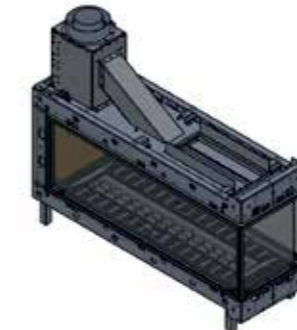

Lyric PENINSULA 120