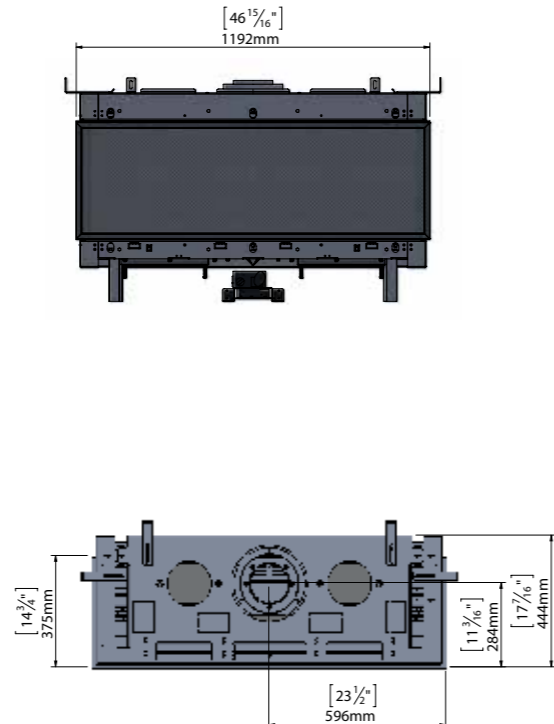

Lyric THREE SIDED 110