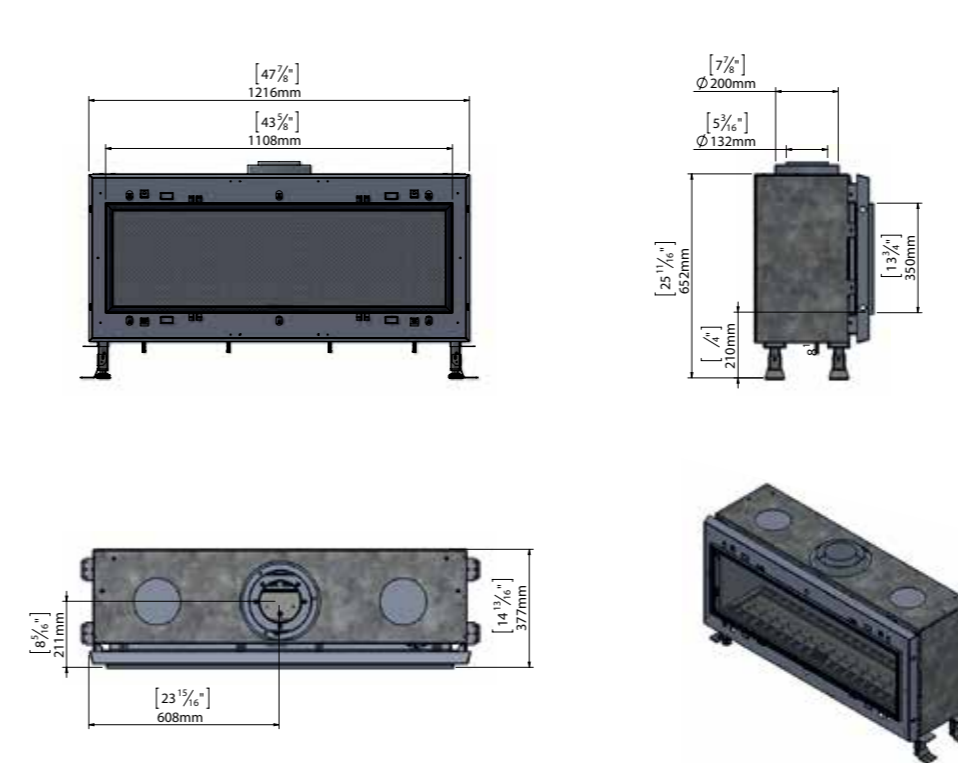

Lyric FRONT 110