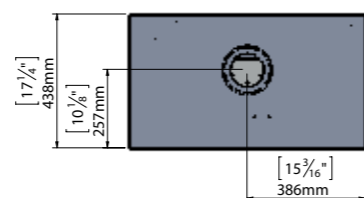

Lyric STAND ALONE 75TS

TECHNICAL INFORMATION Front Lyric Series

Product Specifications

The fireplace has been certified for use with either Natural Gas (NG) or Propane Gas (LPG). All Lyric fireplaces operate with a direct vent, balanced flue venting system. A direct vent gas fireplace is room-sealed by a glass front. The flue uses natural ventilation to pull air in from and release exhaust gases to the outside. For indoor installation, they must be installed maintaining required clearances. Refer to manual for clearance distances. Installation is recommended in living spaces such as bedrooms, living rooms, etc. The fireplace must be properly connected to a venting system.

The fireplace must be installed according to Ortal USA requirements in addition to any local codes that may apply. If none existent, then the current CSA installation code must be followed:

- USA, ANSI Z223.1/NFPA 54
- Canada, CSA B149

Parts Included:

- Ortal fireplace box
- Ceramic Glass Panel
- Screen barrier
- Choice of Ortal interior media, options specified in table above.
- Ortal burner (sizes vary based on fireplace selection)
- Mertik GV60 combination control valve, Mertik Maxitrol GV60 ignition and control system (wireless remote control with battery and receiver) for LPG or NG
- Spark/pilot/thermal coupling unit
- 10mm ratchet wrench
- Mounting brackets
- Full set of flue restrictors
- AC adapter (Electrical requirement: 110 volts 20-amp outlet) A 54
- Canada, CSA B149

Subject	Details	
Type of Gas	Natural Gas (NG) or Propane (LPG)	
Vent	4/6" or 5/8" Direct Vent	
Heat Barrier	Lyric Screen	
Interior Design Media	Crushed Glass:	Ancient Amber Obsidian Royal Cobalt Brilliant Ice *Additional media options are available upon request at an additional cost. Visit www.lyricfireplaces.com for additional media options.*
Weight	Front 35" (90)	180 lbs.
	Front 43" (110)	212 lbs.
	Front 55" (140)	253 lbs.
Standard	Safety	ANSI Z21.88/CSA 2.33-2014
	Efficiency	ANSI P.4.1-09
Operation	Mertik Maxitrol Remote Control (Standard), Wall Switch (Optional)	
Electrical Requirements	All models are provided with an AC Adapter, which requires one dedicated minimum 110 Volt, 20 Amp, 60 Hz, 2 gang outlet to be installed in the access panel area adjacent to the gas valve.	

Gas Pressures & Power Output

Series	Front Lyric Models	Gas	Inlet Pressures		Manifold Pressures		Heat Output	
			Min.	Max.	Min.	Max.	Min.	Max.
Front Lyric Series	Natural Gas (NG)							
	35" (90), 43" (110)	Natural Gas (NG)	7.0" WC	11.0" WC	2.1" WC	5" WC	22,800 BTU/hr	37,100 BTU/hr
		Natural Gas (NG)	7.0" WC	11.0" WC	0.9" WC	3.5" WC	23,300 BTU/hr	43,700 BTU/hr
	55" (140)	Natural Gas (NG)	7.0" WC	11.0" WC	0.9" WC	3.5" WC	23,300 BTU/hr	43,700 BTU/hr
	Propane (LPG)							
	35" (90), 43" (110)	Propane (LPG)	11.0" WC	13.0" WC	7.3" WC	10.8" WC	22,900 BTU/hr	28,500 BTU/hr
Propane (LPG)		11.0" WC	13.0" WC	5.8" WC	10.7" WC	27,100 BTU/hr	36,900 BTU/hr	
55" (140)	Propane (LPG)	11.0" WC	13.0" WC	5.8" WC	10.7" WC	27,100 BTU/hr	36,900 BTU/hr