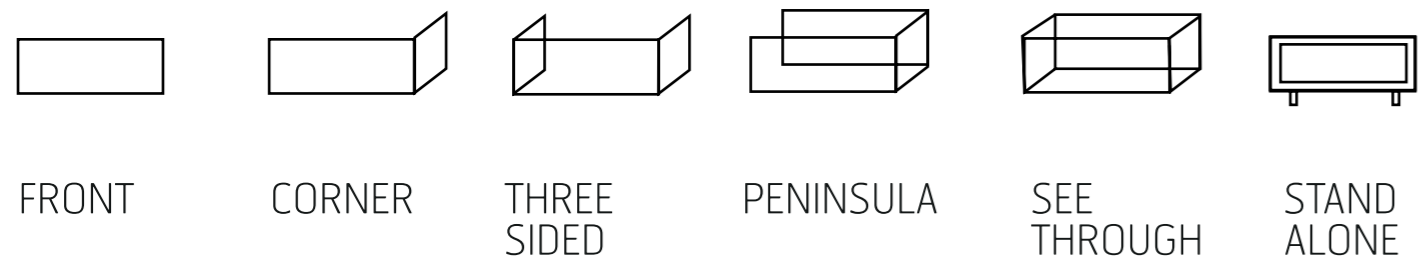

LYRIC MODELS

High-quality construction and finish make Lyric fireplaces a smart fit for any project.

FRONT

CORNER

THREE
SIDED

PENINSULA

SEE
THROUGH