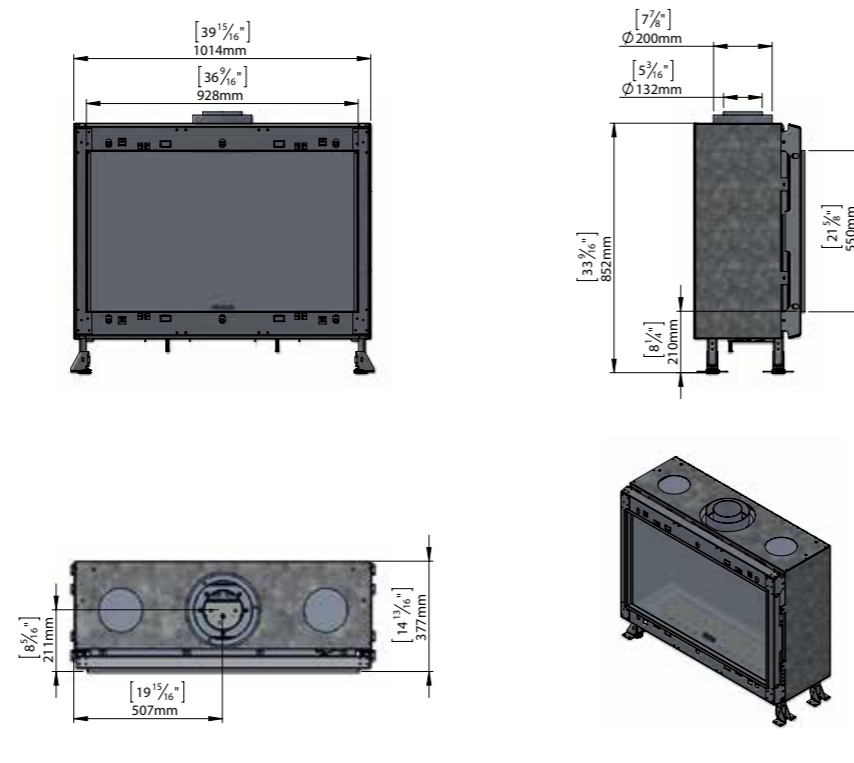

Lyric FRONT 90H