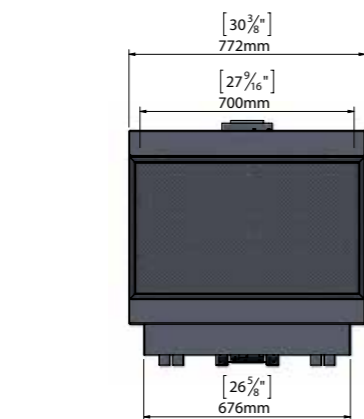

Lyric STAND ALONE 75TS

TECHNICAL INFORMATION Front Lyric Series

Product Specifications

The fireplace has been certified for use with either Natural Gas (NG) or Propane Gas (LPG). All Lyric fireplaces operate with a direct vent, balanced flue venting system. A direct vent gas fireplace is room-sealed by a glass front. The flue uses natural ventilation to pull air in from and release exhaust gases to the outside. For indoor installation, they must be installed maintaining required clearances. Refer to manual for clearance distances. Installation is recommended in living spaces such as bedrooms, living rooms, etc. The fireplace must be properly connected to a venting system.

The fireplace must be installed according to Ortal USA requirements in addition to any local codes that may apply. If none existent, then the current CSA installation code must be followed:

- USA, ANSI Z223.1/NFPA 54
- Canada, CSA B149

Parts Included:

- Ortal fireplace box
- Ceramic Glass Panel
- Screen barrier
- Choice of Ortal interior media, options specified in table above.
- Ortal burner (sizes vary based on fireplace selection)
- Mertik GV60 combination control valve, Mertik Maxitrol GV60 ignition and control system (wireless remote control with battery and receiver) for LPG or NG
- Spark/pilot/thermal coupling unit
- 10mm ratchet wrench
- Mounting brackets
- Full set of flue restrictors
- AC adapter (Electrical requirement: 110 volts 20-amp outlet) A 54
- Canada, CSA B149

Subject	Details	
Type of Gas	Natural Gas (NG) or Propane (LPG)	
Vent	4/6" or 5/8" Direct Vent	
Heat Barrier	Lyric Screen	
Interior Design Media	Crushed Glass:	Ancient Amber Obsidian Royal Cobalt Brilliant Ice *Additional media options are available upon request at an additional cost. Visit www.lyricfireplaces.com for additional media options.*
Weight	Front 35" (90)	180 lbs.
	Front 43" (110)	212 lbs.
	Front 55" (140)	253 lbs.
Standard	Safety	ANSI Z21.88/CSA 2.33-2014
	Efficiency	ANSI P.4.1-09
Operation	Mertik Maxitrol Remote Control (Standard), Wall Switch (Optional)	
Electrical Requirements	All models are provided with an AC Adapter, which requires one dedicated minimum 110 Volt, 20 Amp, 60 Hz, 2 gang outlet to be installed in the access panel area adjacent to the gas valve.	

Gas Pressures & Power Output

Series	Front Lyric Models	Gas	Inlet Pressures		Manifold Pressures		Heat Output	
			Min.	Max.	Min.	Max.	Min.	Max.
Front Lyric Series	Natural Gas (NG)							
	35" (90), 43" (110)	Natural Gas (NG)	7.0" WC	11.0" WC	2.1" WC	5" WC	22,800 BTU/hr	37,100 BTU/hr
		Natural Gas (NG)	7.0" WC	11.0" WC	0.9" WC	3.5" WC	23,300 BTU/hr	43,700 BTU/hr
	55" (140)	Natural Gas (NG)	7.0" WC	11.0" WC	0.9" WC	3.5" WC	23,300 BTU/hr	43,700 BTU/hr
	Propane (LPG)							
	35" (90), 43" (110)	Propane (LPG)	11.0" WC	13.0" WC	7.3" WC	10.8" WC	22,900 BTU/hr	28,500 BTU/hr
Propane (LPG)		11.0" WC	13.0" WC	5.8" WC	10.7" WC	27,100 BTU/hr	36,900 BTU/hr	
55" (140)	Propane (LPG)	11.0" WC	13.0" WC	5.8" WC	10.7" WC	27,100 BTU/hr	36,900 BTU/hr