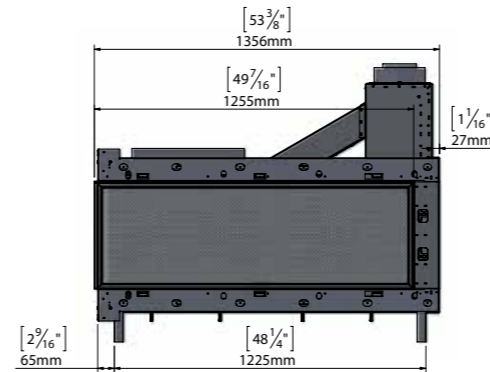

Lyric PENINSULA 120