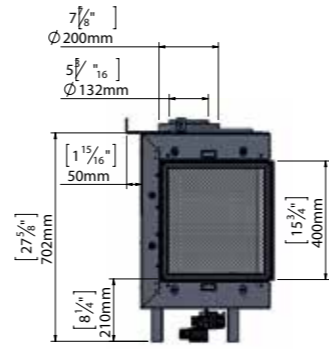

Lyric THREE SIDED 110