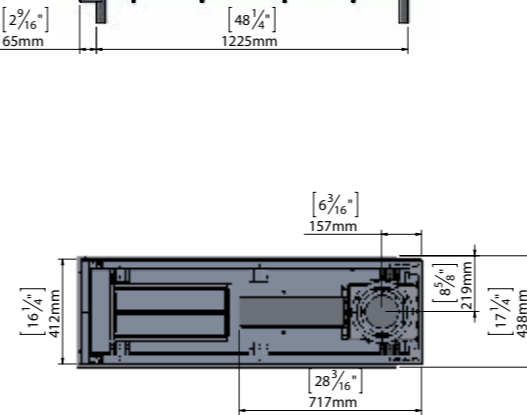

Lyric PENINSULA 120