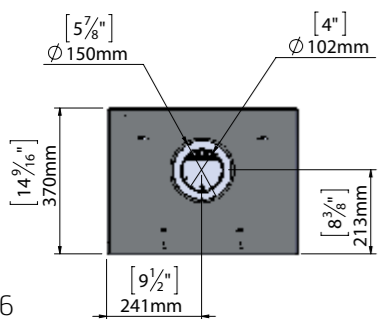

MODEL	GLASS VIEWING AREA	MAX BTU (NG)	MAX BTU (LP)	VENT
Lyric Stand Alone 40TS	16-1/4" wide 21-3/8" high	29,100	21,073	4x6 Co-Axial Direct Vent pipe (4-inch interior, 6-inch exterior) Optional Ortal 35CVS Power Vent System (Inline and Flush) using 3x5 Co-Axial Direct Vent CVS pipe (3-inch interior, 5-inch exterior).
Lyric Stand Alone 75TS	27-9/16" wide 18-1/2" high	37,100	22,118	4x6 Co-Axial Direct Vent pipe (4-inch interior, 6-inch exterior) Optional Ortal 35CVS Power Vent System (Inline and Flush) using 3x5 Co-Axial Direct Vent CVS pipe (3-inch interior, 5-inch exterior).

Lyric STAND ALONE 40TS