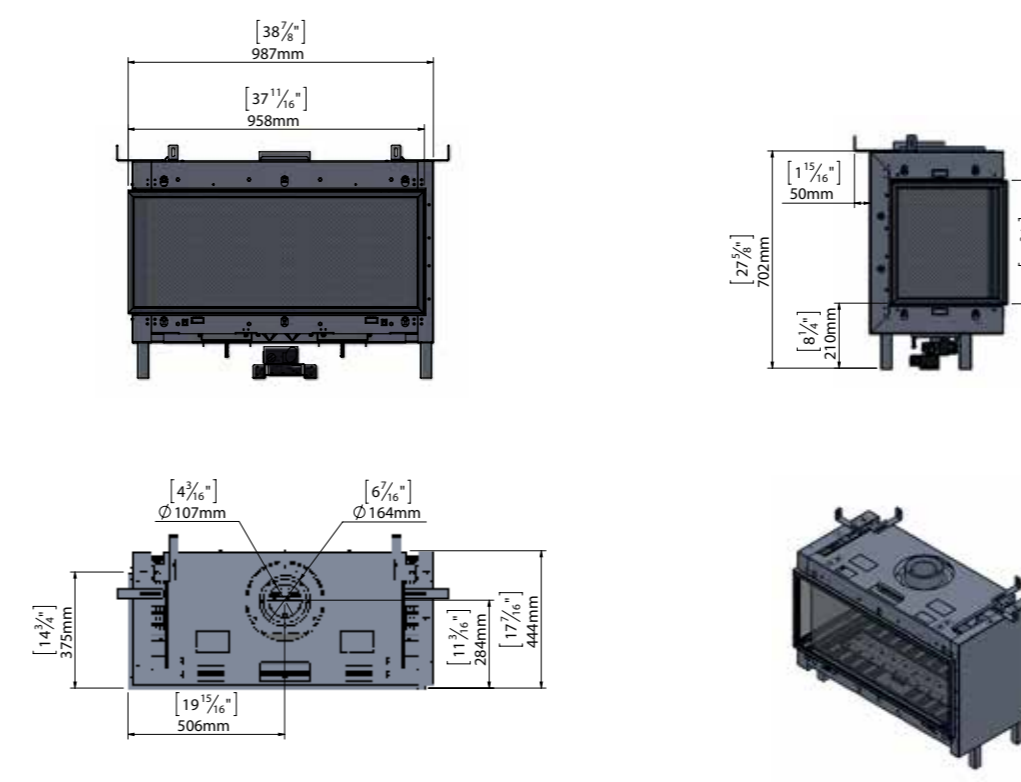

MODEL	GLASS VIEWING AREA	MAX BTU (NG)	MAX BTU (LP)	VENT
Lyric RS 90	37-11/16" wide 15-3/4" high	37,100	28,500	5x8 Co-Axial Direct Vent pipe (5-inch interior, 8-inch exterior) Optional Ortal 35CVS Power Vent System (Inline and Flush) using 3x5 Co-Axial Direct Vent CVS pipe (3-inch interior, 5-inch exterior).
Lyric RS 110	44-13/16" wide 15-3/4" high	37,100	28,500	5x8 Co-Axial Direct Vent pipe (5-inch interior, 8-inch exterior) Optional Ortal 35CVS Power Vent System (Inline and Flush) using 3x5 Co-Axial Direct Vent CVS pipe (3-inch interior, 5-inch exterior).

MODEL	GLASS VIEWING AREA	MAX BTU (NG)	MAX BTU (LP)	VENT
Lyric LS 90	37-11/16" wide 15-3/4" high	37,100	28,500	5x8 Co-Axial Direct Vent pipe (5-inch interior, 8-inch exterior) Optional Ortal 35CVS Power Vent System (Inline and Flush) using 3x5 Co-Axial Direct Vent CVS pipe (3-inch interior, 5-inch exterior).
Lyric LS 110	44-13/16" wide 15-3/4" high	37,100	28,500	5x8 Co-Axial Direct Vent pipe (5-inch interior, 8-inch exterior) Optional Ortal 35CVS Power Vent System (Inline and Flush) using 3x5 Co-Axial Direct Vent CVS pipe (3-inch interior, 5-inch exterior).

Lyric RS 90

Lyric RS 110

Lyric LS 90

Lyric LS 110